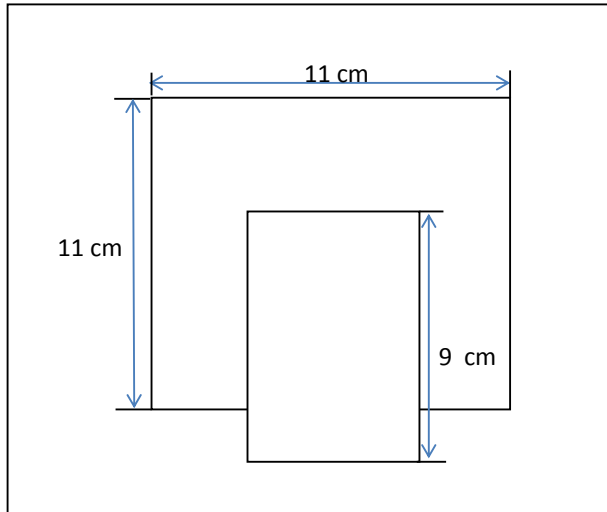

SANITARY FIXTURE AND FITTINGS SCHEDULE

RIGEL-JM-TS201

BRAND	RIGEL
MODEL	RIGEL-JM-TS201
DESCRIPTION	Shower mixer
DIMENSION & THICKNESS	REFER TO DRAWING ABOVE

DISCLAIMER: While every effort has been made to ensure the accuracy of the products and information detailed in this publication, Rigel does not warrant the accuracy of the information and accepts no liability for technical inaccuracies or typographical errors. Rigel reserves the right to change the specifications of the product and function described here in at any time without prior notice.